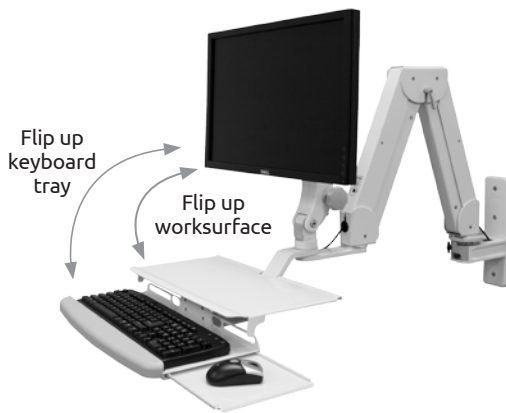

Industry-leading reach and adjustability

Elite 5216 Sit-Stand Workstation

Compact. Ergonomic. Hygienic. Versatile.

- **COMPACT.** Ideal for space-constrained areas. Extends a monitor and keyboard up to 69", then stows compactly against the wall.
- **ERGONOMIC.** Provides effortless movement and is fully adjustable at each joint for maximum ergonomic comfort. Rotates 180° at the wall mount.
- **HYGIENIC.** Full cable management allows for thorough disinfection, protects wires, and creates a neater appearance.
- **VERSATILE.** Excels in a wide variety of applications. Can be mounted on a desk, pole, wall or wall track.

Monitor, keyboard and mouse not included.

Specifications

Load capacity	28 lbs (12.7 kg) Monitor only 22 lbs (9.9 kg) Monitor and keyboard
Vertical adjust range	30" (76 cm)
Maximum reach	43" (109 cm) Monitor only 58" (147 cm) Monitor and Flip Up Tray 64" (162.6 cm) Monitor and Keyboard Ultra Slide 69" (175 cm) Monitor and WorkSurface
Stowed depth	11" (28 cm)
Horizontal rotation	180° at wall
Screen swivel	360°
Screen tilt	50°
VESA interface	75 mm and 100 mm

NEW Keyboard Ultra Slide

ELP5216-WT-KUS

- Surface for charting, scanning, holding meds
- Mouse tray pulls out on both sides
- Accommodates most standard keyboards

Available options

Behind-the-MONITOR scanner and/or Mini-PC mount

Behind-the-KEYBOARD scanner mount

Industry-leading adjustability

Flip Up Keyboard Tray

ELP5216-WT-KUB

NEW WorkSurface Tray

ELP5216-WT-KUW

- Large surface for charting, scanning, and mousing
- Flips up 90° to stow compactly
- Accommodates most standard keyboards