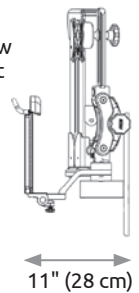

Monitor, keyboard and mouse not included.

Specifications

Load capacity	28 lbs (12.7 kg) Monitor only 22 lbs (9.9 kg) Monitor and keyboard
Vertical adjust range	30" (76 cm)
Maximum reach	43" (109 cm) Monitor only 58" (147 cm) Monitor and Flip Up Tray 64" (162.6 cm) Monitor and Keyboard Ultra Slide 69" (175 cm) Monitor and WorkSurface
Stowed depth	11" (28 cm)
Horizontal rotation	180° at wall
Screen swivel	360°
Screen tilt	50°
VESA interface	75 mm and 100 mm

For more information contact your ICW representative or talk to one of our customer service representatives at 1-800-558-4435.

Range of Motion Video

Range of Motion and Dimension Drawings

Industry-leading horizontal reach

Behind-the-KEYBOARD scanner mount

Industry-leading adjustability

Flip Up Keyboard Tray

ELP5216-WT-KUB

NEW WorkSurface Tray

ELP5216-WT-KUW

- Large surface for charting, scanning, and mousing
- Flips up 90° to stow compactly
- Accommodates most standard keyboards

True sit-stand workstation

30" (76 cm) height adjustment

Stowable

All Models stow tightly against the wall

ICWUSA.com, Inc.
1487 Kingsley Drive
Medford, OR 97504
800-558-4435

Available in these 5 standard colors and 9 custom colors.