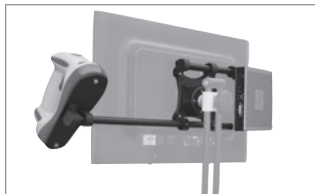

Industry-leading reach and adjustability

Elite 5216 Sit-Stand Workstation

Compact. Ergonomic. Hygienic. Versatile.

- **COMPACT.** Ideal for space-constrained areas. Extends a monitor and keyboard up to 69", then stows compactly against the wall.
- **ERGONOMIC.** Provides effortless movement and is fully adjustable at each joint for maximum ergonomic comfort. Rotates 180° at the wall mount.
- **HYGIENIC.** Full cable management allows for thorough disinfection, protects wires, and creates a neater appearance.
- **VERSATILE.** Excels in a wide variety of applications. Can be mounted on a desk, pole, wall or wall track.

Monitor, keyboard and mouse not included.

Specifications

Load capacity	28 lbs (12.7 kg) Monitor only 22 lbs (9.9 kg) Monitor and keyboard
Vertical adjust range	30" (76 cm)
Maximum reach	43" (109 cm) Monitor only 58" (147 cm) Monitor and Flip Up Tray 64" (162.6 cm) Monitor and Keyboard Ultra Slide 69" (175 cm) Monitor and WorkSurface
Stowed depth	11" (28 cm)
Horizontal rotation	180° at wall
Screen swivel	360°
Screen tilt	50°
VESA interface	75 mm and 100 mm

NEW Keyboard Ultra Slide

ELP5216-WT-KUS

- Surface for charting, scanning, holding meds
- Mouse tray pulls out on both sides
- Accommodates most standard keyboards

Available options

Behind-the-MONITOR scanner and/or Mini-PC mount