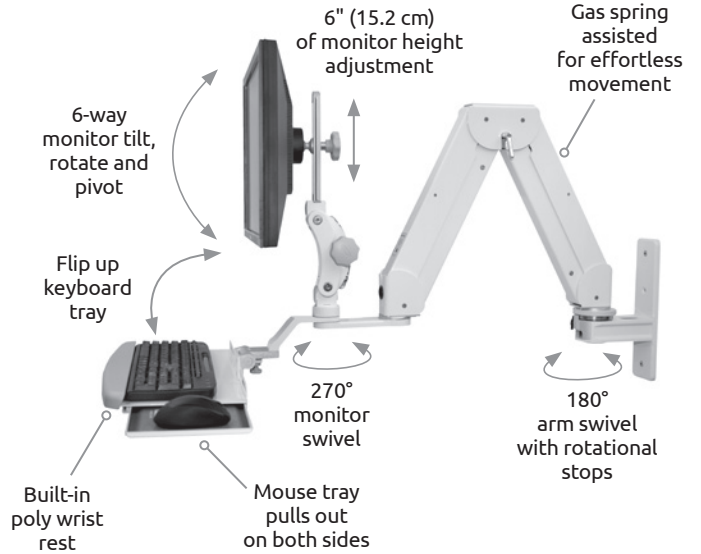

Industry-leading reach and adjustability

Elite 5216 Sit-Stand Workstation

Compact. Ergonomic. Hygienic. Versatile.

- **COMPACT.** Ideal for space-constrained areas. Extends a monitor and keyboard up to 69", then stows compactly against the wall.
- **ERGONOMIC.** Provides effortless movement and is fully adjustable at each joint for maximum ergonomic comfort. Rotates 180° at the wall mount.
- **HYGIENIC.** Full cable management allows for thorough disinfection, protects wires, and creates a neater appearance.
- **VERSATILE.** Excels in a wide variety of applications. Can be mounted on a desk, pole, wall or wall track.

Monitor, keyboard and mouse not included.

Specifications

Load capacity	28 lbs (12.7 kg) Monitor only 22 lbs (9.9 kg) Monitor and keyboard
Vertical adjust range	30" (76 cm)
Maximum reach	43" (109 cm) Monitor only 58" (147 cm) Monitor and Flip Up Tray 64" (162.6 cm) Monitor and Keyboard Ultra Slide 69" (175 cm) Monitor and WorkSurface
Stowed depth	11" (28 cm)
Horizontal rotation	180° at wall
Screen swivel	360°
Screen tilt	50°
VESA interface	75 mm and 100 mm

NEW Keyboard Ultra Slide

ELP5216-WT-KUS

- Surface for charting, scanning, holding meds
- Mouse tray pulls out on both sides
- Accommodates most standard keyboards

Available options

Behind-the-MONITOR scanner and/or Mini-PC mount

Behind-the-KEYBOARD scanner mount

Industry-leading adjustability

Flip Up Keyboard Tray

ELP5216-WT-KUB

NEW WorkSurface Tray

ELP5216-WT-KUW

- Large surface for charting, scanning, and mousing
- Flips up 90° to stow compactly
- Accommodates most standard keyboards