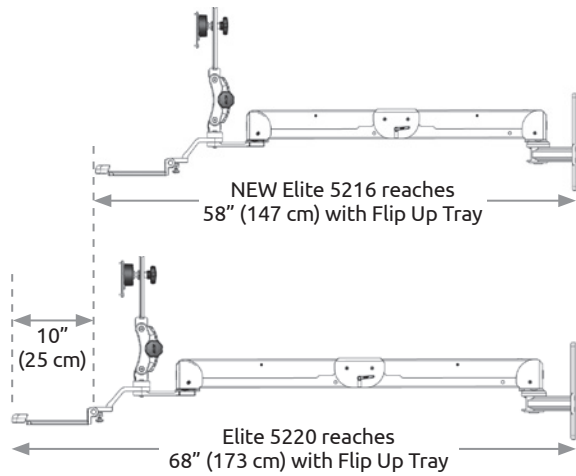

Industry-leading reach and adjustability

Elite 5216 Sit-Stand Workstation

Compact. Ergonomic. Hygienic. Versatile.

- **COMPACT.** Ideal for space-constrained areas. Extends a monitor and keyboard up to 69", then stows compactly against the wall.
- **ERGONOMIC.** Provides effortless movement and is fully adjustable at each joint for maximum ergonomic comfort. Rotates 180° at the wall mount.
- **HYGIENIC.** Full cable management allows for thorough disinfection, protects wires, and creates a neater appearance.
- **VERSATILE.** Excels in a wide variety of applications. Can be mounted on a desk, pole, wall or wall track.

Monitor, keyboard and mouse not included.

Specifications

Load capacity	28 lbs (12.7 kg) Monitor only 22 lbs (9.9 kg) Monitor and keyboard
Vertical adjust range	30" (76 cm)
Maximum reach	43" (109 cm) Monitor only 58" (147 cm) Monitor and Flip Up Tray 64" (162.6 cm) Monitor and Keyboard Ultra Slide 69" (175 cm) Monitor and WorkSurface
Stowed depth	11" (28 cm)
Horizontal rotation	180° at wall
Screen swivel	360°
Screen tilt	50°
VESA interface	75 mm and 100 mm

For more information contact your ICW representative or talk to one of our customer service representatives at 1-800-558-4435.

Range of Motion Video

Range of Motion and Dimension Drawings

Industry-leading horizontal reach

NEW Keyboard Ultra Slide

ELP5216-WT-KUS

- Surface for charting, scanning, holding meds
- Mouse tray pulls out on both sides
- Accommodates most standard keyboards

Available options

Behind-the-MONITOR scanner and/or Mini-PC mount