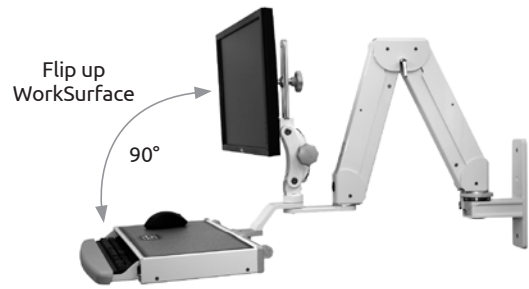

Industry-leading reach and adjustability

Elite 5216 Sit-Stand Workstation

Compact. Ergonomic. Hygienic. Versatile.

- **COMPACT.** Ideal for space-constrained areas. Extends a monitor and keyboard up to 69", then stows compactly against the wall.
- **ERGONOMIC.** Provides effortless movement and is fully adjustable at each joint for maximum ergonomic comfort. Rotates 180° at the wall mount.
- **HYGIENIC.** Full cable management allows for thorough disinfection, protects wires, and creates a neater appearance.
- **VERSATILE.** Excels in a wide variety of applications. Can be mounted on a desk, pole, wall or wall track.

Monitor, keyboard and mouse not included.

Specifications

Load capacity	28 lbs (12.7 kg) Monitor only 22 lbs (9.9 kg) Monitor and keyboard
Vertical adjust range	30" (76 cm)
Maximum reach	43" (109 cm) Monitor only 58" (147 cm) Monitor and Flip Up Tray 64" (162.6 cm) Monitor and Keyboard Ultra Slide 69" (175 cm) Monitor and WorkSurface
Stowed depth	11" (28 cm)
Horizontal rotation	180° at wall
Screen swivel	360°
Screen tilt	50°
VESA interface	75 mm and 100 mm

NEW Keyboard Ultra Slide

ELP5216-WT-KUS

- Surface for charting, scanning, holding meds
- Mouse tray pulls out on both sides
- Accommodates most standard keyboards

Available options

Behind-the-MONITOR scanner and/or Mini-PC mount

Behind-the-KEYBOARD scanner mount

Industry-leading adjustability

Flip Up Keyboard Tray

ELP5216-WT-KUB

NEW WorkSurface Tray

ELP5216-WT-KUW

- Large surface for charting, scanning, and mousing
- Flips up 90° to stow compactly
- Accommodates most standard keyboards